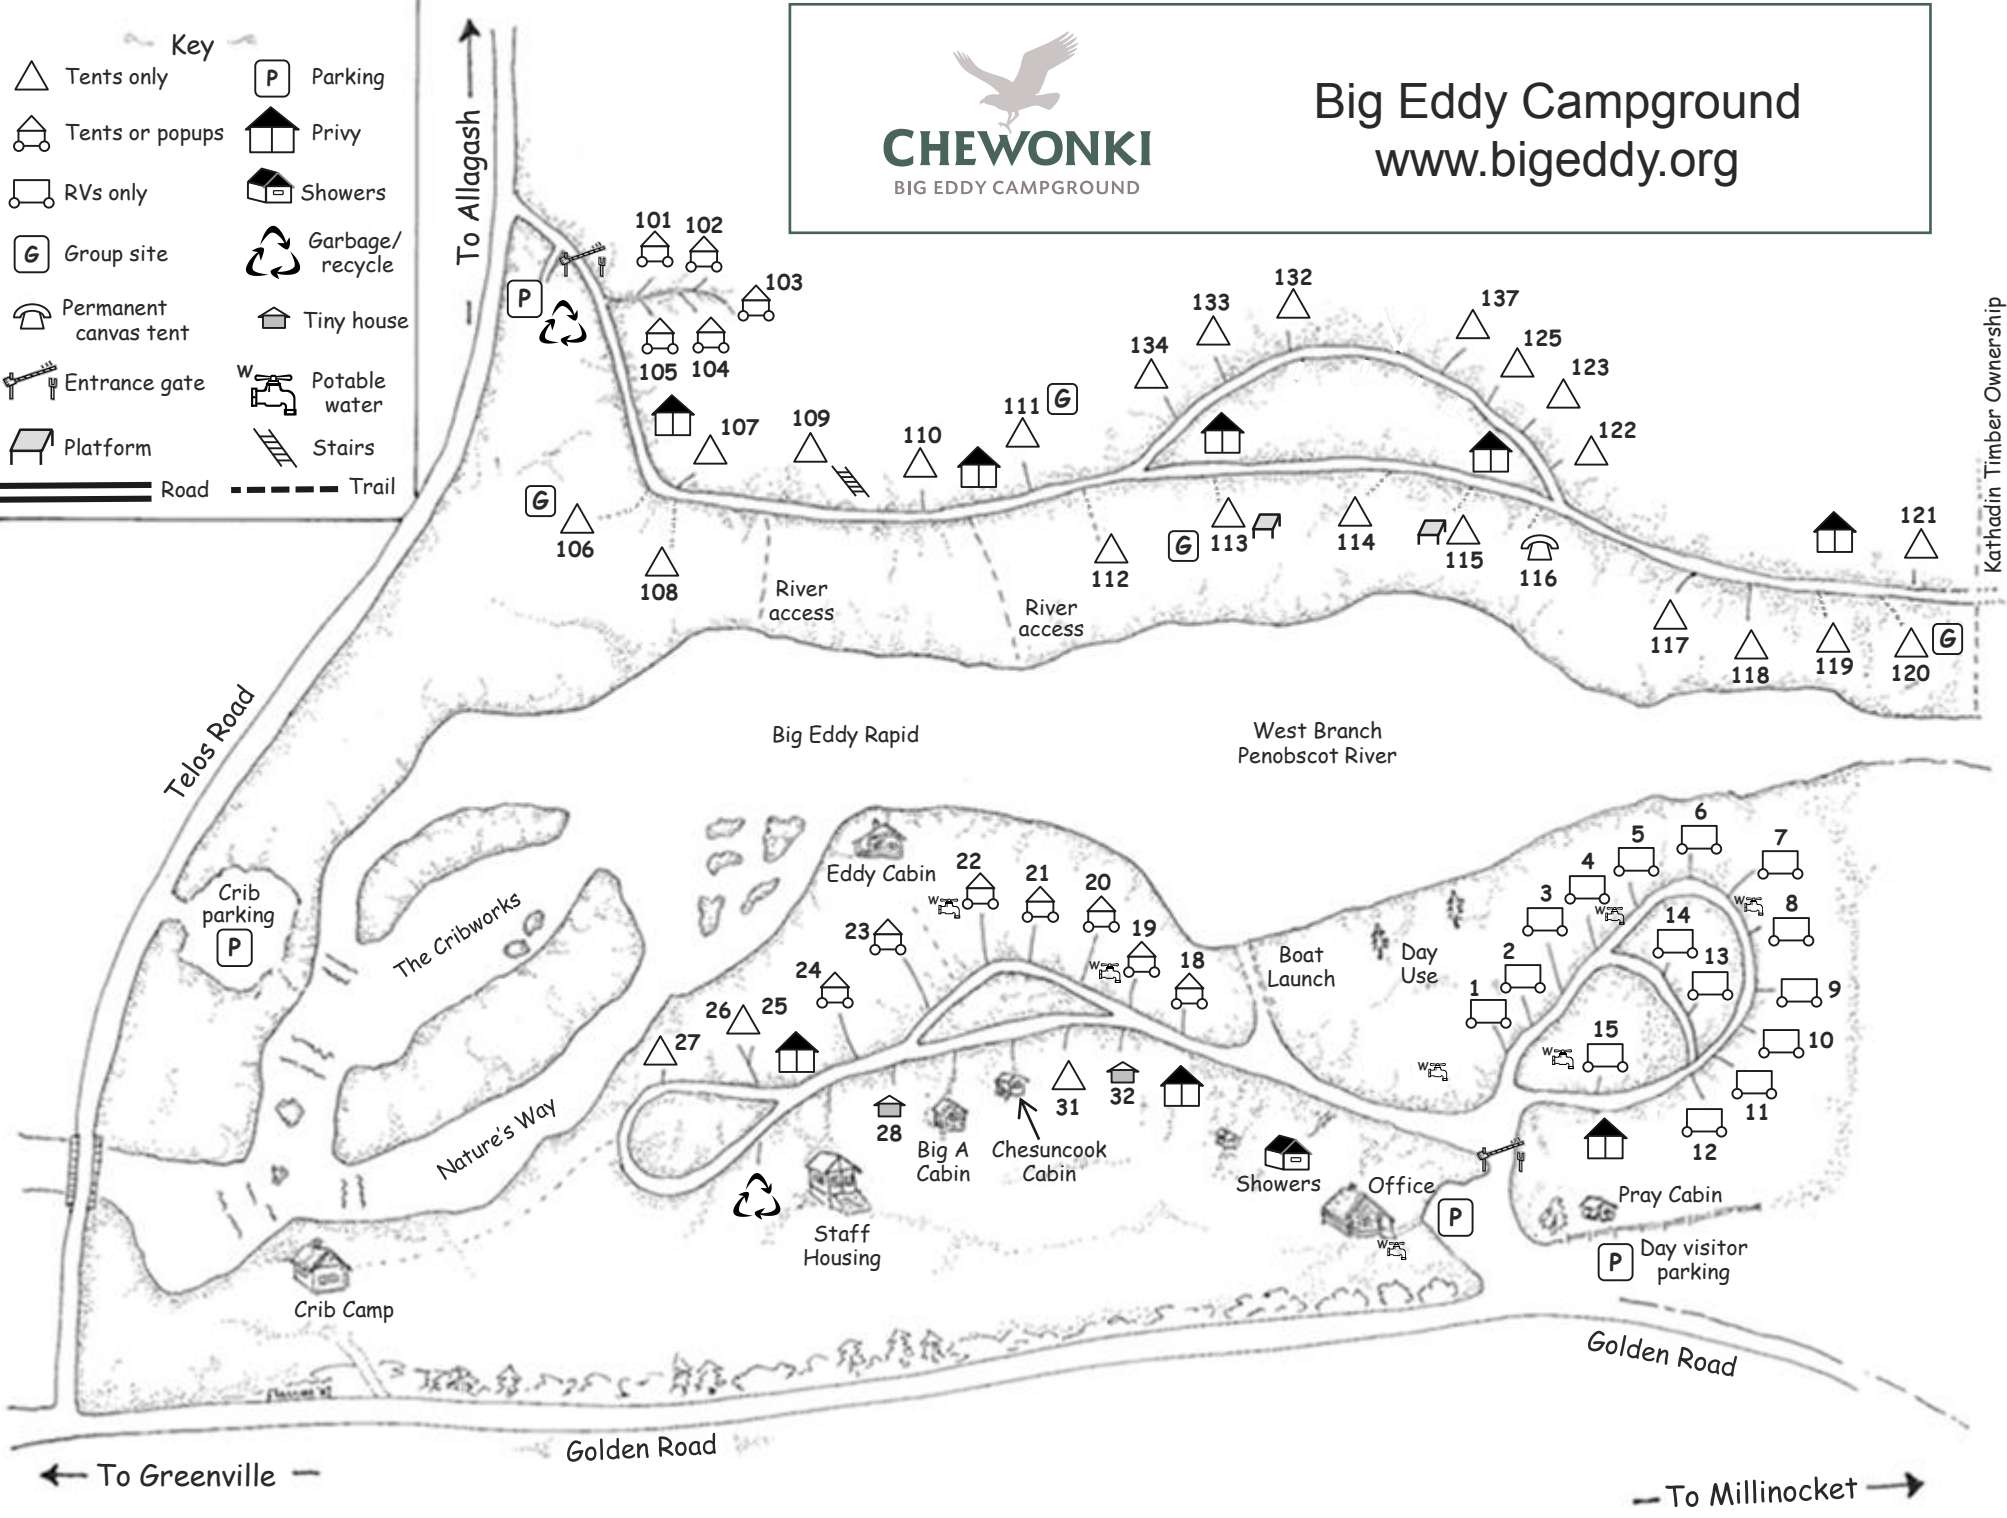

Big Eddy Campground
www.bigeddy.org

- Key**
- △ Tents only
 - ⌛ Tents or popups
 - RVs only
 - G Group site
 - Permanent canvas tent
 - Entrance gate
 - Platform
 - Ⓟ Parking
 - Privy
 - Showers
 - Garbage/recycle
 - Tiny house
 - Potable water
 - Stairs
- Road — Trail