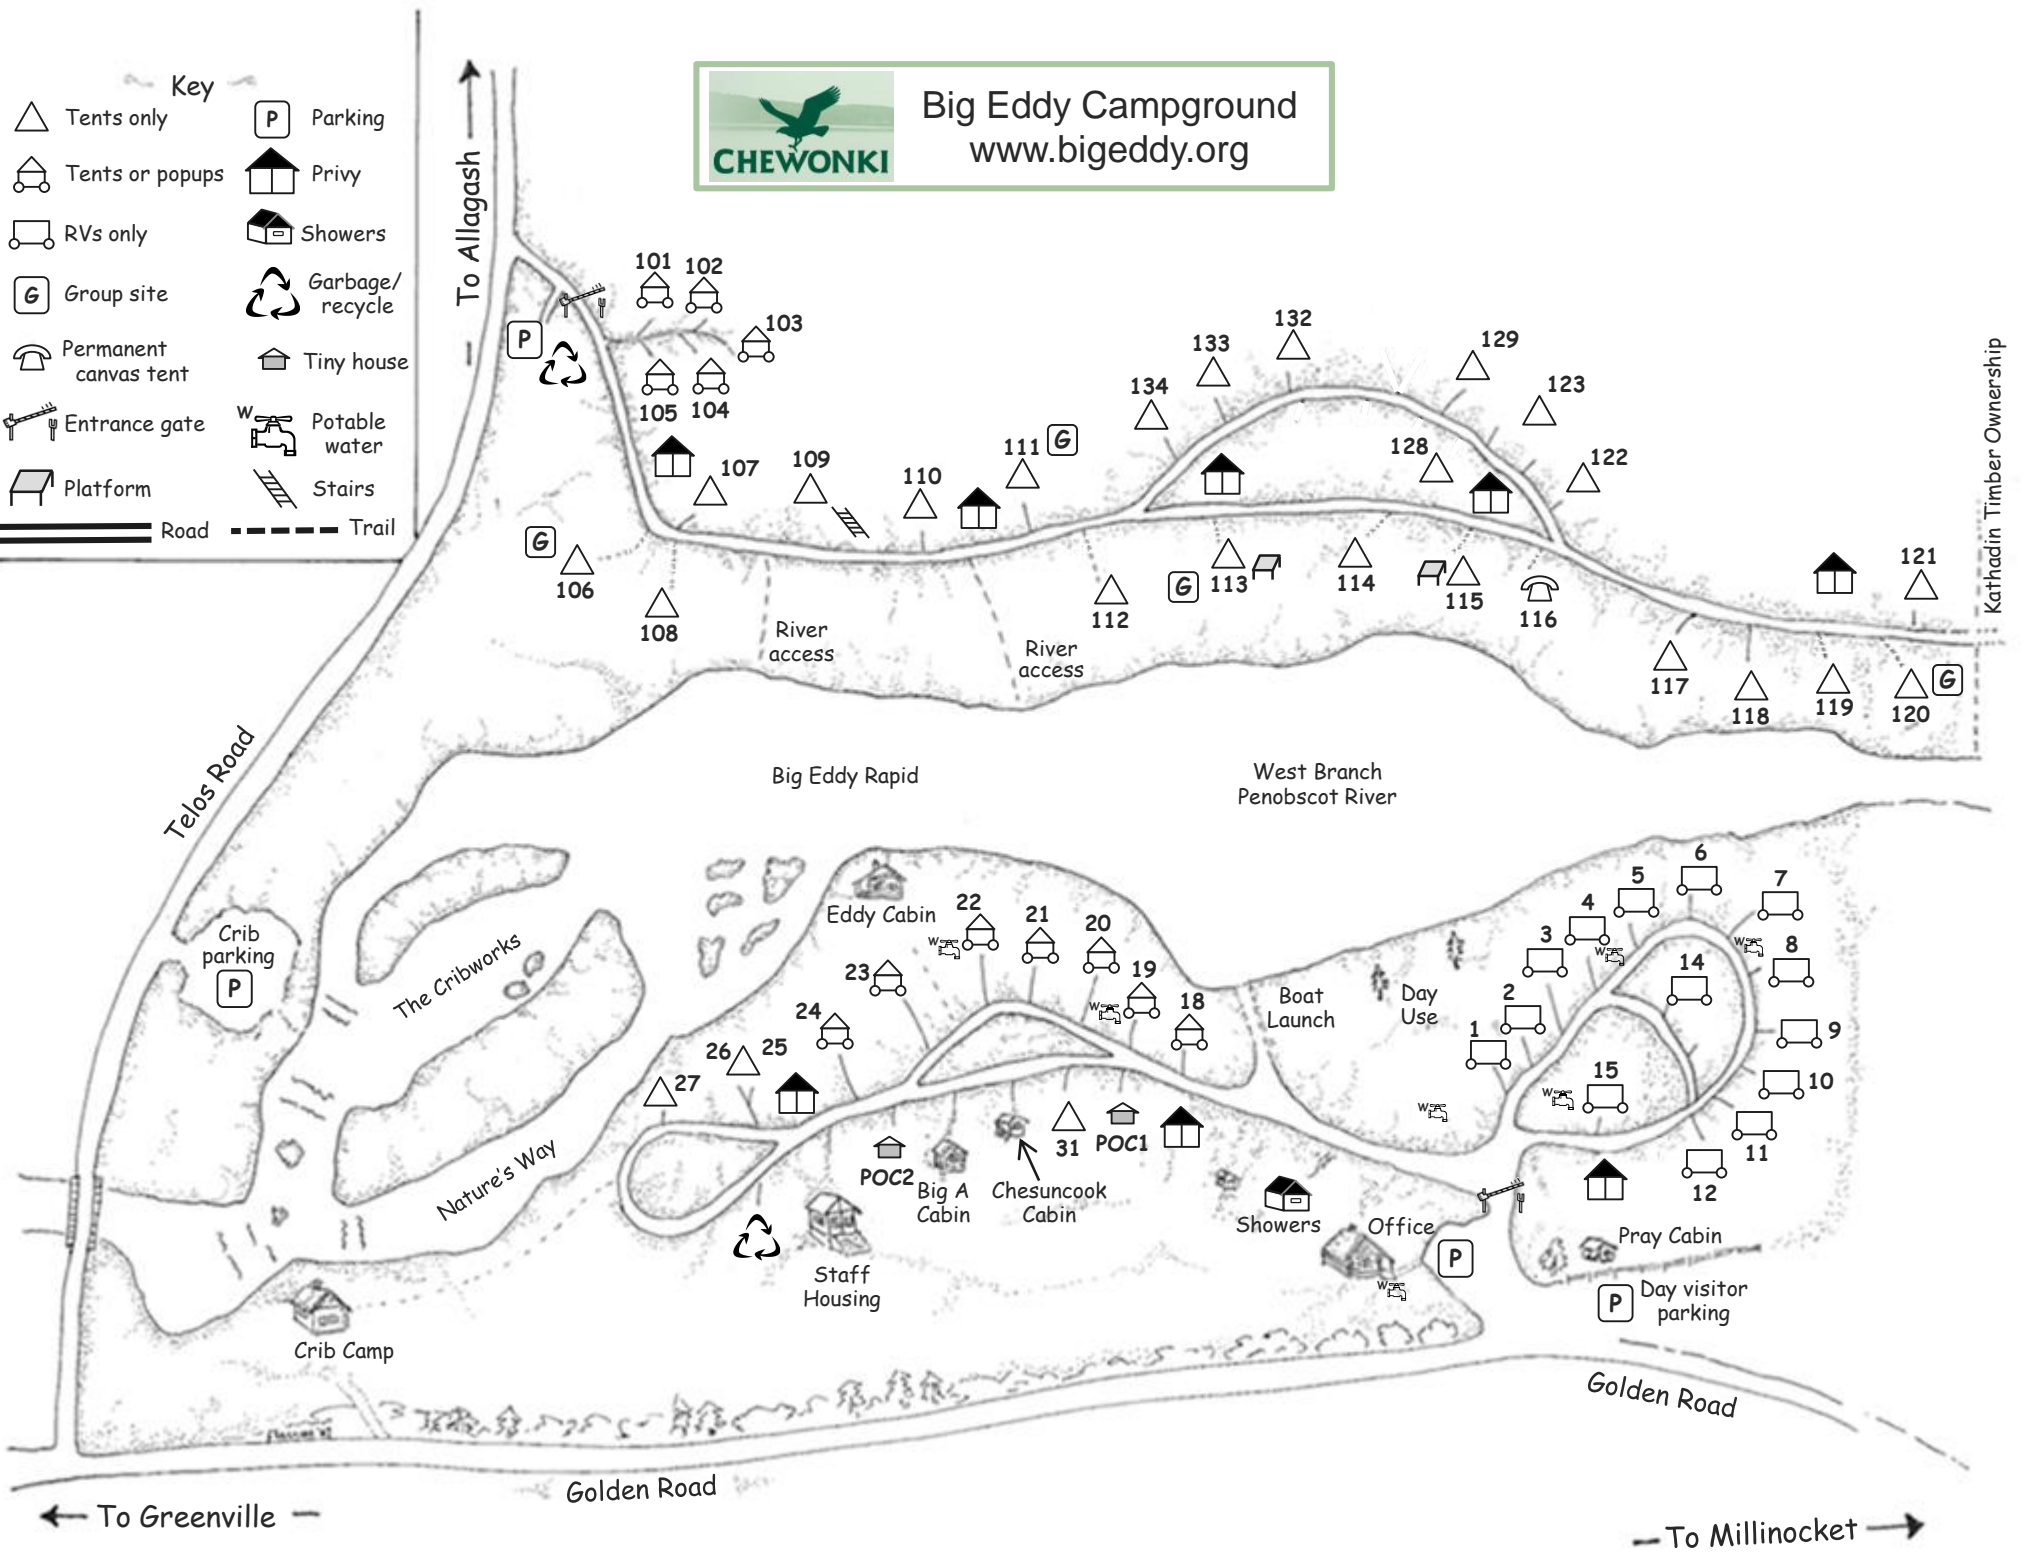

Big Eddy Campground

www.bigeddy.org

- Key**
- Tents only
 - Tents or popups
 - RVs only
 - Group site
 - Permanent canvas tent
 - Entrance gate
 - Platform
 - Parking
 - Privy
 - Showers
 - Garbage/ recycle
 - Tiny house
 - Potable water
 - Stairs
 - Road
 - Trail